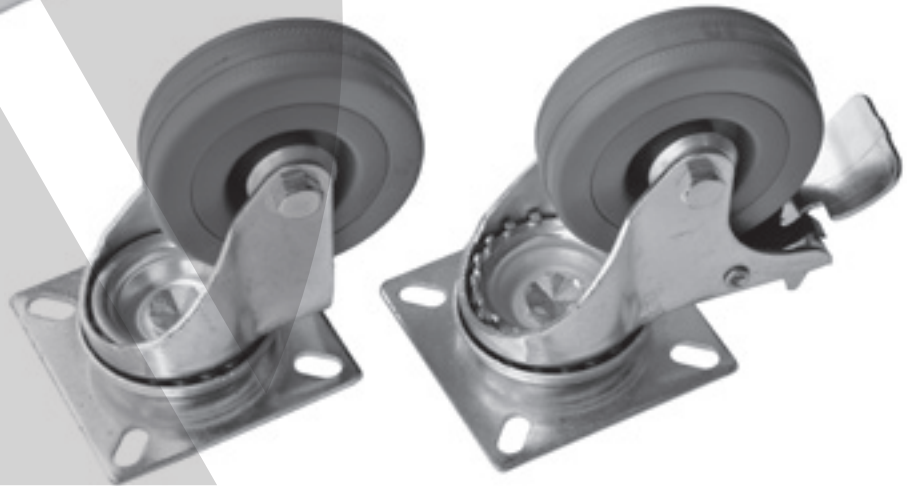

DBG65

طقم دولاب براد رمادي ٢,٥ انش