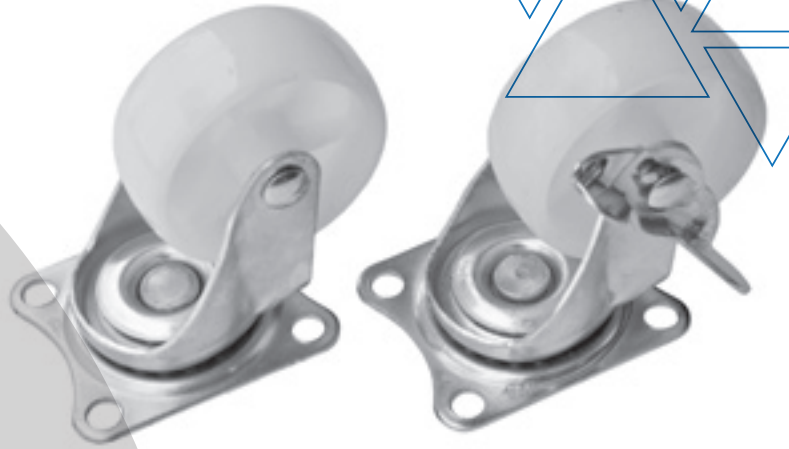

CASTERS

DBW65

طقم دولاب براد ابيض ٢,٥ انش

DBW50

طقم دولاب براد ابيض ٢ انش