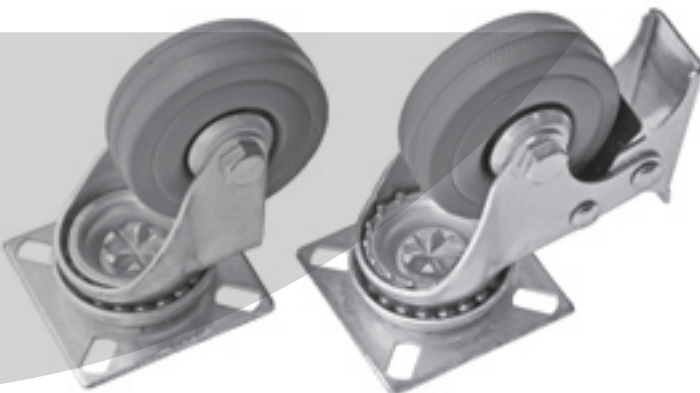

DBG50

طقم دولاب براد رمادي ٢ انش